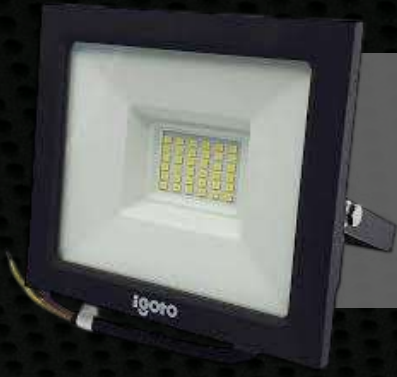

REFLECTOR LED

10W - 1000lm

30,000 H

110-240V

REF010

$59

30W - 3000lm

30,000 H

110-240V

REF030

$128

50W - 5000lm

30,000 H

110-240V

REF050

$189